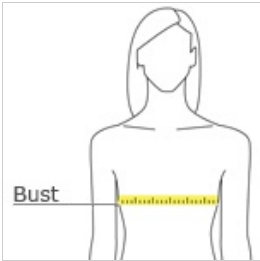

- 5-ounce, 95/5 poly/spandex jersey
- Gently contoured silhouette
- Tag-free transfer label
- Raglan sleeves

**Due to the nature of 100% polyester performance fabrics, special care must be taken throughout the screen printing process.*

CARE INSTRUCTIONS

MACHINE WASH COLD. WITH LIKE COLORS. NON-CHLORINE BLEACH ONLY IF NEEDED. DO NOT USE FABRIC SOFTNER. TUMBLE DRY LOW, REMOVE PROMPTLY. COOL IRON IF NEEDED. DO NOT DRY CLEAN.

front

back

[Tips For Effectively Screen Printing Polyester Fabrics](#)

HOW TO MEASURE

BUST

With arms down at sides, measure around the upper body, under arms and around the fullest part of the bust.

SIZE CHART

| | XS | S | M | L | XL | XXL | 3XL | 4XL |
|------|-------|-------|-------|-------|-------|-------|-------|-------|
| Size | 2 | 4/6 | 8/10 | 12/14 | 16/18 | 20/22 | 24/26 | 28/30 |
| Bust | 32-34 | 35-36 | 37-38 | 39-41 | 42-44 | 45-47 | 48-51 | 52-55 |